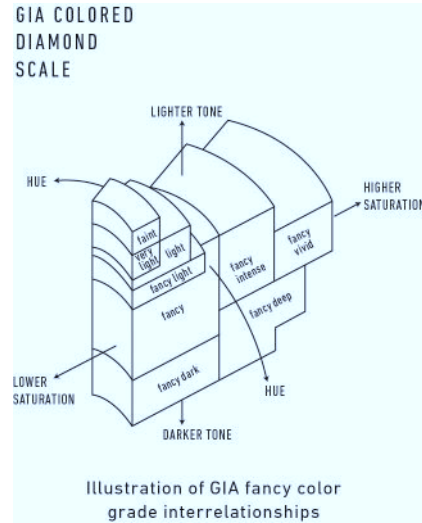

GIA COLORED DIAMOND REPORT

May 24, 2017
Report Type ..... Identification and Origin Report
GIA Report Number 1182417592
Shape and Cutting Style ..... Round Brilliant
Measurements ..... 4.24 - 4.31 x 2.53 mm
Carat Weight ..... 0.28 carat
Color Grade ..... Fancy Deep Yellow
Color Origin ..... Natural
Color Distribution ..... Even
Inscription(s): GIA 1182417592

ADDITIONAL INFORMATION

The results documented in this report refer only to the diamond described, and were obtained using the techniques and equipment used by GIA at the time of examination. This report is not a guarantee or valuation. For additional information and important limitations and disclaimers, please see www.gia.edu/terms or call +1 800 421 7250 or +1 760 603 4500. ©2014 Gemological Institute of America, Inc.

reportcheck.gia.edu